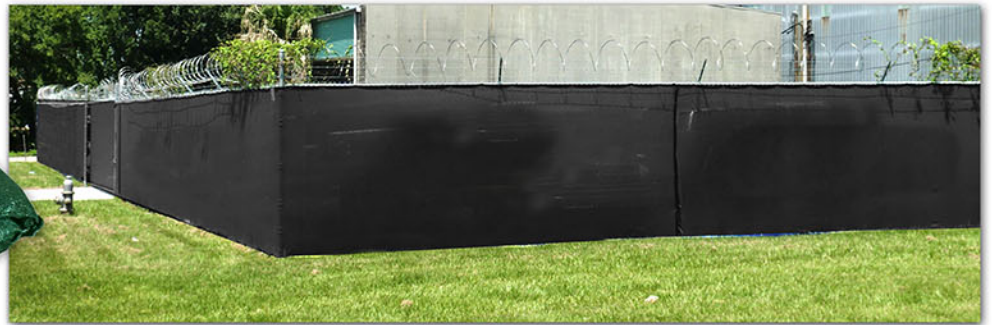

PRIVACY FENCE NETTING

FENCE SCREEN PROTECTION

- High strength knitted polyethylene mesh (HDPE)
- 90% shade mesh
- **Roll goods:** edges include reinforced eyelet button holes for fastening to fencing
- **Pre-made Panels:** edges include webbing and grommets for fastening to fencing
- Custom logos and banners are available

GREEN

BLACK

BLUE

DESERT TAN

PRIVACY FENCE NETTING

PF series

PRODUCT BENEFITS

- Provides a visual barrier for privacy
- Protect dust & debris on the jobsite
- Creates a wind block
- Creates a crowd control for events
- Tear resistant, will not unravel when cut
- Will not brittle or crack in harsh environments

APPLICATIONS

- Construction jobsite fencing
- Demolition jobsites
- Special events & sporting events
- Concerts & stage netting
- Private property site fencing
- Scaffolding enclosure

Roll goods include reinforced eyelet button holes

ROLL SIZE	COLOR	EDGES	ITEM NO.	PALLET QUANTITY
5'8" x 150'	Green	Hemmed & Grommets	PFG-58150-GRN	30 rolls
5'8" x 150'	Black	Button holes	PF-58150-BLK	30 rolls
5'8" x 150'	Blue	Button holes	PF-58150-BLU	30 rolls
5'8" x 150'	Desert Tan	Button holes	PF-58150-DST	30 rolls
5'8" x 150'	Green	Button holes	PF-58150-GRN	30 rolls
7'8" x 150'	Black	Button holes	PF-78150-BLK	20 rolls
7'8" x 150'	Blue	Button holes	PF-78150-BLU	20 rolls
7'8" x 150'	Desert Tan	Button holes	PF-78150-DST	20 rolls
7'8" x 150'	Green	Button holes	PF-78150-GRN	20 rolls
10' x 150'	Black	Button holes	PF-10150-BLK	20 rolls
10' x 150'	Blue	Button holes	PF-10150-BLU	20 rolls
10' x 150'	Desert Tan	Button holes	PF-10150-DST	20 rolls
10' x 150'	Green	Button holes	PF-10150-GRN	20 rolls