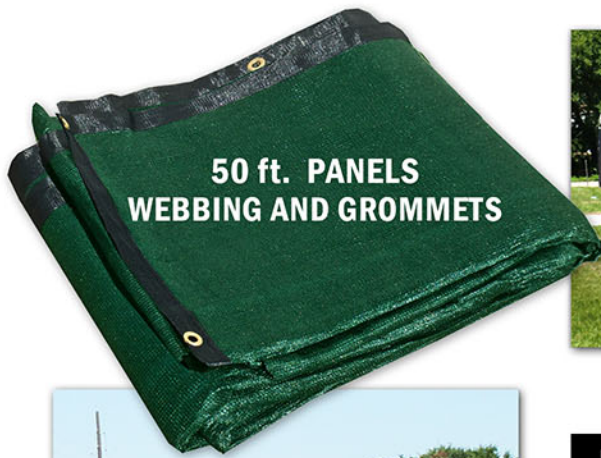

PRIVACY FENCE NETTING

PF series

PRODUCT BENEFITS

- Provides a visual barrier for privacy
- Protect dust & debris on the jobsite
- Creates a wind block
- Creates a crowd control for events
- Tear resistant, will not unravel when cut
- Will not brittle or crack in harsh environments

APPLICATIONS

- Construction jobsite fencing
- Demolition jobsites
- Special events & sporting events
- Concerts & stage netting
- Private property site fencing
- Scaffolding enclosure

Roll goods include reinforced eyelet button holes

ROLL SIZE	COLOR	EDGES	ITEM NO.	PALLET QUANTITY
5'8" x 150'	Green	Hemmed & Grommets	PFG-58150-GRN	30 rolls
5'8" x 150'	Black	Button holes	PF-58150-BLK	30 rolls
5'8" x 150'	Blue	Button holes	PF-58150-BLU	30 rolls
5'8" x 150'	Desert Tan	Button holes	PF-58150-DST	30 rolls
5'8" x 150'	Green	Button holes	PF-58150-GRN	30 rolls
7'8" x 150'	Black	Button holes	PF-78150-BLK	20 rolls
7'8" x 150'	Blue	Button holes	PF-78150-BLU	20 rolls
7'8" x 150'	Desert Tan	Button holes	PF-78150-DST	20 rolls
7'8" x 150'	Green	Button holes	PF-78150-GRN	20 rolls
10' x 150'	Black	Button holes	PF-10150-BLK	20 rolls
10' x 150'	Blue	Button holes	PF-10150-BLU	20 rolls
10' x 150'	Desert Tan	Button holes	PF-10150-DST	20 rolls
10' x 150'	Green	Button holes	PF-10150-GRN	20 rolls

Pre-Fabricated Panels include reinforced webbing & grommets

ROLL SIZE	COLOR	EDGES	ITEM NO.	BALE QUANTITY
5'8" x 50'	Green	Web & grommets	PFG-5850-GRN	9 per bale
7'8" x 50'	Green	Web & grommets	PFG-7850-GRN	8 per bale